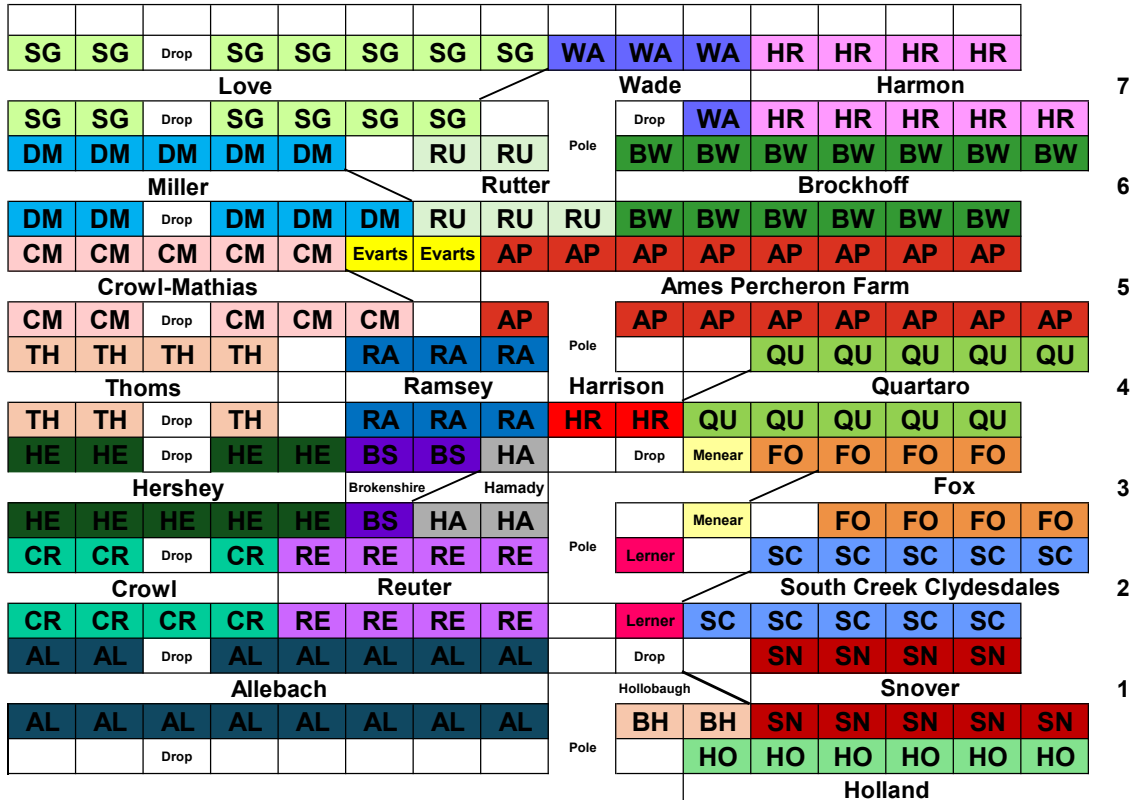

## 2024 KILE Draft Horse & Pony Show Stalling

*Subject to change based on exact locations of poles and drops*

R  
A  
M  
P

8

15'  
from  
the  
wall

To Arena