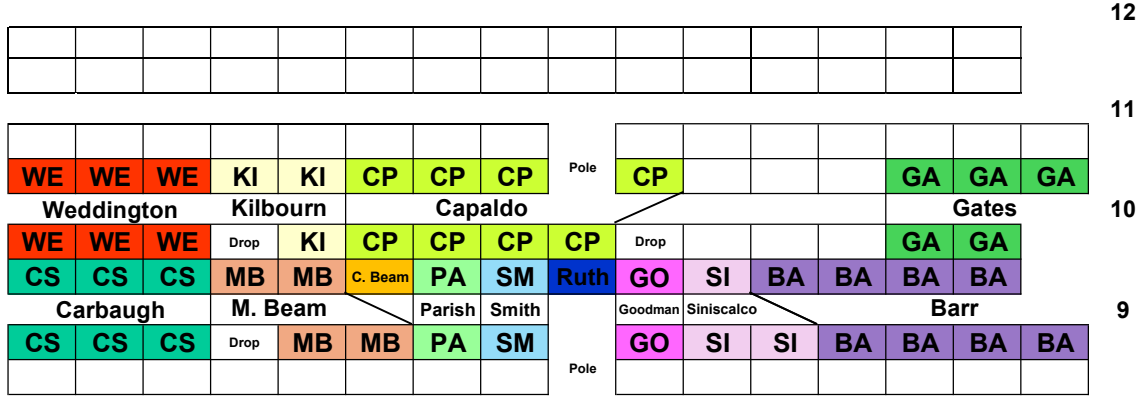

## 2024 KILE Draft Horse & Pony Show Stalling

*Subject to change based on exact locations of poles and drops*

R  
A  
M  
P

8

15'  
from  
the  
wall

To Arena